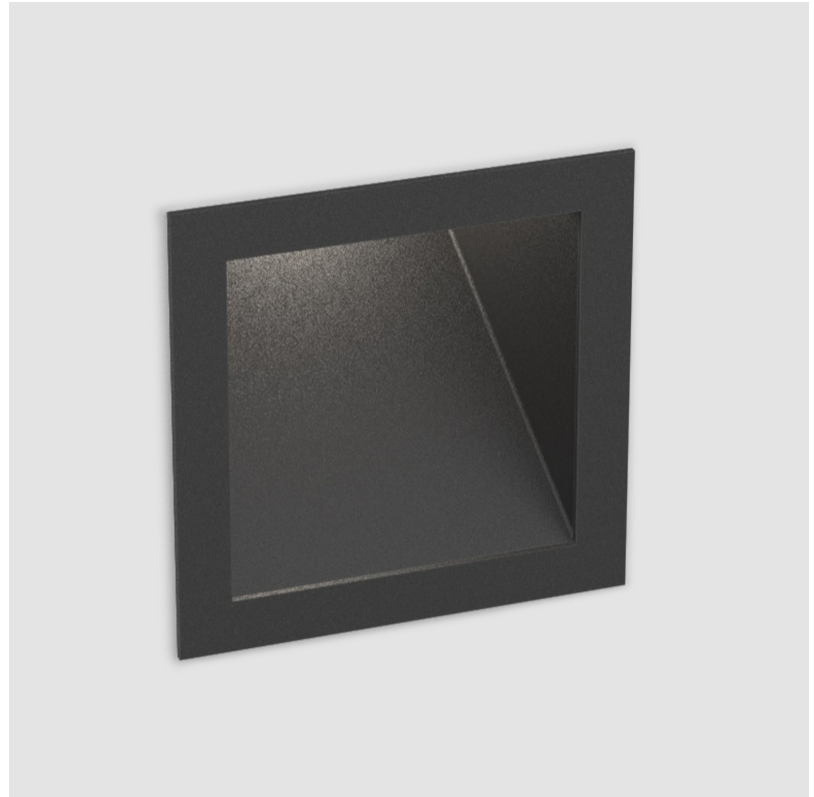

1. To build a product code in our configurator select the specify button on the base model # product page
2. To build a manual product code on this datasheet choose from the options listed below in blue font and add the suffix to the base model #

GENERAL

Series: Delight
Subseries: Delight Gooo! Floorwash
Brand: Prolicht
Division: Architectural
Mounting Type: Recessed
Mounting Location: Wall
Subcategory: Step Light

PHYSICAL

Shape: Square
Length (mm): 90
Length (in): 3 9/16
Width (mm): 90
Width (in): 3 9/16
Height (mm): 82
Height (in): 3 1/4
Min. Recessing Depth (mm): 90
Min. Recessing Depth (in): 3 9/16
Light Distribution: Asymmetric
Weight (kg): 0.3
Weight (lbs): 0.66
Fixture Finish: SSR / BKV / CWI / CRY / HAB / LAG / UFT / ITA / RUA / RUR / MIC / FTG / MYG / TWT / LOD / PUS / FRO / FUP / KIA / POP / BLS / SPG / MEY / GOH / GUM / CHC / COM / ABZ / JAG / OBR / MOS / ROR
Fixture Material: Metal

ELECTRICAL

Lamp Type: LED (Zhaga Standard)
Input Wattage (W): 4.4
Total Output Wattage (W): 4
Dimming: Non-Dimming / Phase Dimming (120Vac only) / 0-10V Dimming
Driver Included: No
Driver Location: Remote
Driver Type: Constant Current - Universal
Input Voltage (V): 120 - 277
Constant Current (MA): 350

LED

Number of LEDs: 1
Color Temperature (°K): 2700 / 3000 / 4000
Max. Delivered Lumen (lm): 240 / 270 / 290
CRI: >90 CRI
Lamp Life (hrs): 50000

OPTICAL

RATINGS AND CERTIFICATIONS

Certified By: Certified for North American Standards
IP rating: IP20