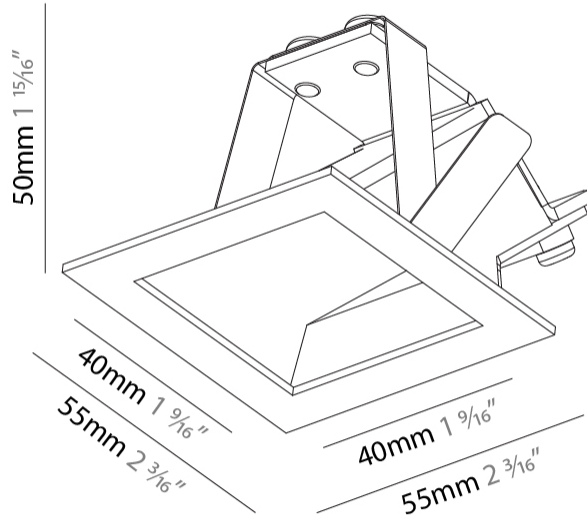

GENERAL

Series: Delight
Subseries: Delight Gooo!
Brand: Prolicht
Division: Architectural
Mounting Type: Recessed
Mounting Location: Wall
Subcategory: Step Light

PHYSICAL

Shape: Square
Length (mm): 55
Length (in): 2 3/16
Height (mm): 55
Depth (mm): 50
Height (in): 2 3/16
Depth (in): 1 15/16
Ceiling Thickness (mm): 10-15
Ceiling Thickness (in): 3/8 - 9/16
Min. Recessing Depth (mm): 15
Min. Recessing Depth (in): 9/16
Light Distribution: Asymmetric
Weight (kg): 0.11
Weight (lbs): 0.25
Fixture Finish: SSR / BKV / CWI / CRY / HAB / LAG / UFT / ITA / RUA / RUR / MIC / FTG / MYG / TWT / LOD / PUS / FRO / FUP / KIA / POP / BLS / SPG / MEY / GOH / GUM / CHC / COM / ABZ / JAG / OBR / MOS / ROR
Fixture Material: Aluminum

ELECTRICAL

Lamp Type: LED (Zhaga Standard)
Input Wattage (W): 2.2
Total Output Wattage (W): 2
Dimming: Tri-Mode (Non-Dimming and Phase Dimming (120Vac only) and 0-10V Dimming)
Driver Included: No
Driver Location: Remote
Driver Type: Constant Current - Universal
Input Voltage (V): 120 - 277
Constant Current (MA): 700

LED

Number of LEDs: 1
Color Temperature (°K): 2700 / 3000 / 4000
Max. Delivered Lumen (lm): 50
Nominal Lumen (lm): 170
CRI: >90 CRI
Lamp Life (hrs): 50000

OPTICAL

RATINGS AND CERTIFICATIONS

Certified By: Certified for North American Standards
IP rating: IP20