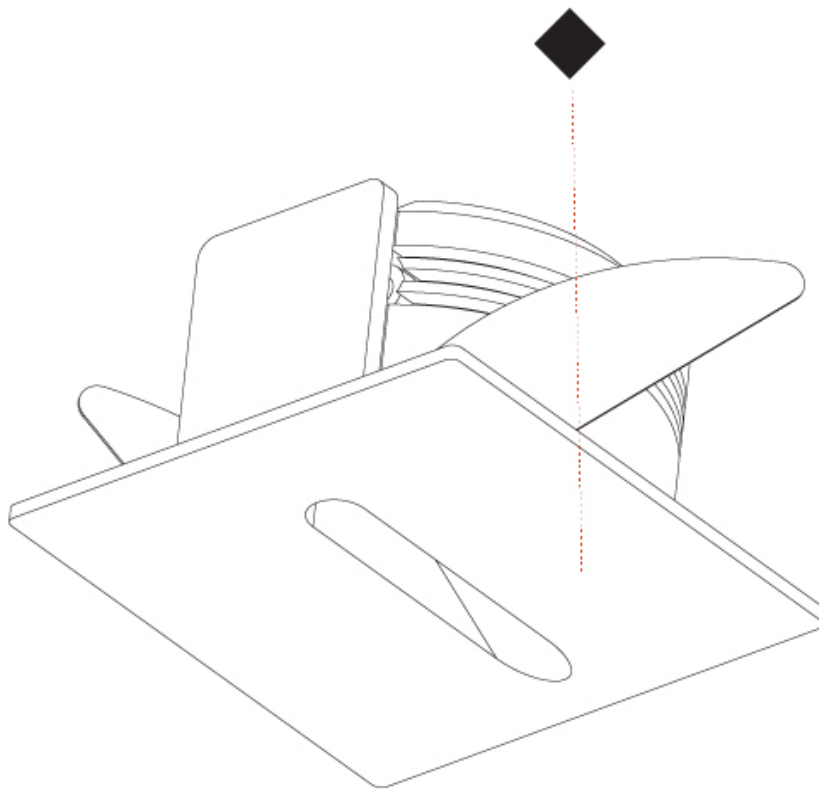

DELIGHT LOLLIPOP SQUARE RECESSED

A35694-

PROJECT

TYPE

SPECIFIER

QUANTITY

DATE

A