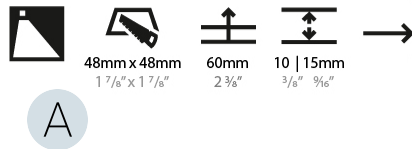

GENERAL

Series: Delight
Subseries: Delight Gooo!
Brand: Prolicht
Division: Architectural
Mounting Type: Recessed
Mounting Location: Wall
Subcategory: Step Light

PHYSICAL

Shape: Square
Length (mm): 55
Length (in): 2 3/16
Height (mm): 55
Depth (mm): 50
Height (in): 2 3/16
Depth (in): 1 15/16
Ceiling Thickness (mm): 10-15
Ceiling Thickness (in): 3/8 - 9/16
Min. Recessing Depth (mm): 15
Min. Recessing Depth (in): 9/16
Light Distribution: Asymmetric
Weight (kg): 0.11
Weight (lbs): 0.25
Fixture Finish: SSR / BKV / CWI / CRY / HAB / LAG / UFT / ITA / RUA / RUR / MIC / FTG / MYG / TWT / LOD / PUS / FRO / FUP / KIA / POP / BLS / SPG / MEY / GOH / GUM / CHC / COM / ABZ / JAG / OBR / MOS / ROR
Fixture Material: Aluminum

ELECTRICAL

Lamp Type: LED (Zhaga Standard)
Input Wattage (W): 2.2
Total Output Wattage (W): 2
Dimming: Tri-Mode (Non-Dimming and Phase Dimming (120Vac only) and 0-10V Dimming)
Driver Included: No
Driver Location: Remote
Driver Type: Constant Current - Universal
Input Voltage (V): 120 - 277
Constant Current (MA): 700

LED

Number of LEDs: 1
Color Temperature (°K): 2700 / 3000 / 4000
Max. Delivered Lumen (lm): 50
Nominal Lumen (lm): 170
CRI: >90 CRI
Lamp Life (hrs): 50000

OPTICAL

RATINGS AND CERTIFICATIONS

Certified By: Certified for North American Standards
IP rating: IP20