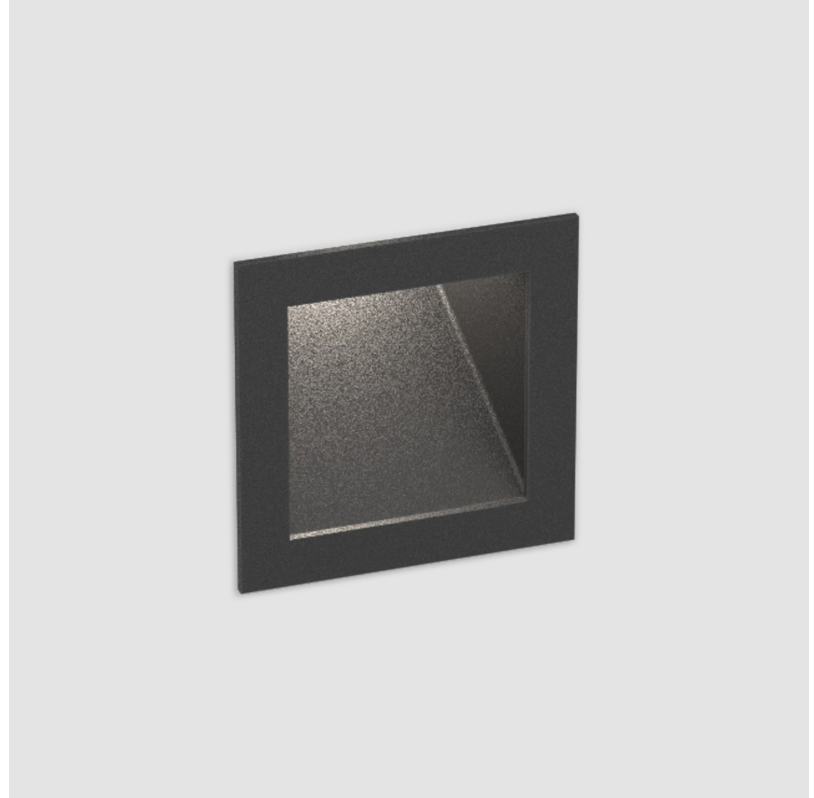

GENERAL

Series: Delight
Subseries: Delight Gooo!
Brand: Prolicht
Division: Architectural
Mounting Type: Recessed
Mounting Location: Wall
Subcategory: Step Light

PHYSICAL

Shape: Square
Length (mm): 55
Length (in): 2 3/16
Height (mm): 55
Depth (mm): 50
Height (in): 2 3/16
Depth (in): 1 15/16
Ceiling Thickness (mm): 10-15
Ceiling Thickness (in): 3/8 - 9/16
Min. Recessing Depth (mm): 15
Min. Recessing Depth (in): 9/16
Light Distribution: Asymmetric
Weight (kg): 0.11
Weight (lbs): 0.25
Fixture Finish: SSR / BKV / CWI / CRY / HAB / LAG / UFT / ITA / RUA / RUR / MIC / FTG / MYG / TWT / LOD / PUS / FRO / FUP / KIA / POP / BLS / SPG / MEY / GOH / GUM / CHC / COM / ABZ / JAG / OBR / MOS / ROR
Fixture Material: Aluminum

ELECTRICAL

Lamp Type: LED (Zhaga Standard)
Input Wattage (W): 2.2
Total Output Wattage (W): 2
Dimming: Tri-Mode (Non-Dimming and Phase Dimming (120Vac only) and 0-10V Dimming)
Driver Included: No
Driver Location: Remote
Driver Type: Constant Current - Universal
Input Voltage (V): 120 - 277
Constant Current (MA): 700

LED

Number of LEDs: 1
Color Temperature (°K): 2700 / 3000 / 4000
Max. Delivered Lumen (lm): 50
Nominal Lumen (lm): 170
CRI: >90 CRI
Lamp Life (hrs): 50000

OPTICAL

RATINGS AND CERTIFICATIONS

Certified By: Certified for North American Standards
IP rating: IP20