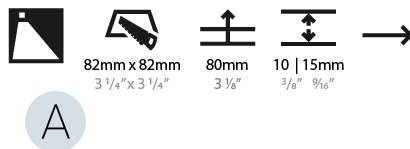

1. To build a product code in our configurator select the specify button on the base model # product page
2. To build a manual product code on this datasheet choose from the options listed below in blue font and add the suffix to the base model #

GENERAL

Series: Delight
Subseries: Delight Gooo!
Brand: Prolicht
Division: Architectural
Mounting Type: Recessed
Mounting Location: Wall
Subcategory: Step Light

PHYSICAL

Shape: Square
Length (mm): 90
Length (in): 3 ⁹/₁₆
Height (mm): 90
Depth (mm): 72
Height (in): 3 ⁹/₁₆
Depth (in): 2 ¹³/₁₆
Min. Recessing Depth (mm): 15
Min. Recessing Depth (in): 9/16
Light Distribution: Asymmetric
Weight (kg): 0.3
Weight (lbs): 0.66
Fixture Finish: SSR / BKV / CWI / CRY / HAB / LAG / UFT / ITA / RUA / RUR / MIC / FTG / MYG / TWT / LOD / PUS / FRO / FUP / KIA / POP / BLS / SPG / MEY / GOH / GUM / CHC / COM / ABZ / JAG / OBR / MOS / ROR
Fixture Material: Aluminum

ELECTRICAL

Lamp Type: LED (Zhaga Standard)
Input Wattage (W): 2.2
Total Output Wattage (W): 2
Dimming: Non-Dimming / Phase Dimming (120Vac only) / 0-10V Dimming
Driver Included: No
Driver Location: Remote
Driver Type: Constant Current - Universal
Driver Class: Class 2
Input Voltage (V): 120 - 277
Constant Current (MA): 700

LED

Number of LEDs: 1
Color Temperature (°K): 2700 / 3000 / 4000
Max. Delivered Lumen (lm): 50
CRI: >90 CRI
Lamp Life (hrs): 50000

OPTICAL

RATINGS AND CERTIFICATIONS

Certified By: Certified for North American Standards
IP rating: IP20